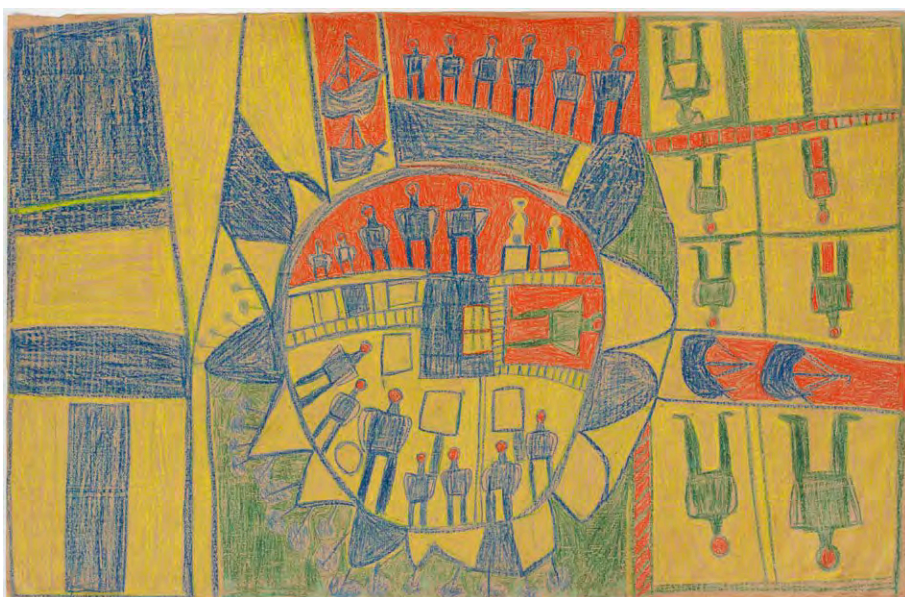

MEDIA SUITE
LAWRENCE WILSON ART GALLERY

YIRRKALA DRAWINGS

7 FEBRUARY – 11 APRIL 2015

For high res images please contact Renae Coles, Marketing Officer, Cultural Precinct, The University of Western Australia
work +61 8 6488 3709
mobile +61 423 846 099
email renae.coles@uwa.edu.au

Munggurawuy Yunupingu, *Port of Macassar*, 1947, crayon on brown paper, 114 x 74 cm. Berndt Museum, The University of Western Australia.
© Estate of the artist. Acc. No. 6970

Mawalan Marika & Wandjuk Marika, *Untitled*, 1947, crayon on brown paper, 61 x 43 cm. Berndt Museum, The University of Western Australia.
© Estate of the artist. Acc. No. 7096