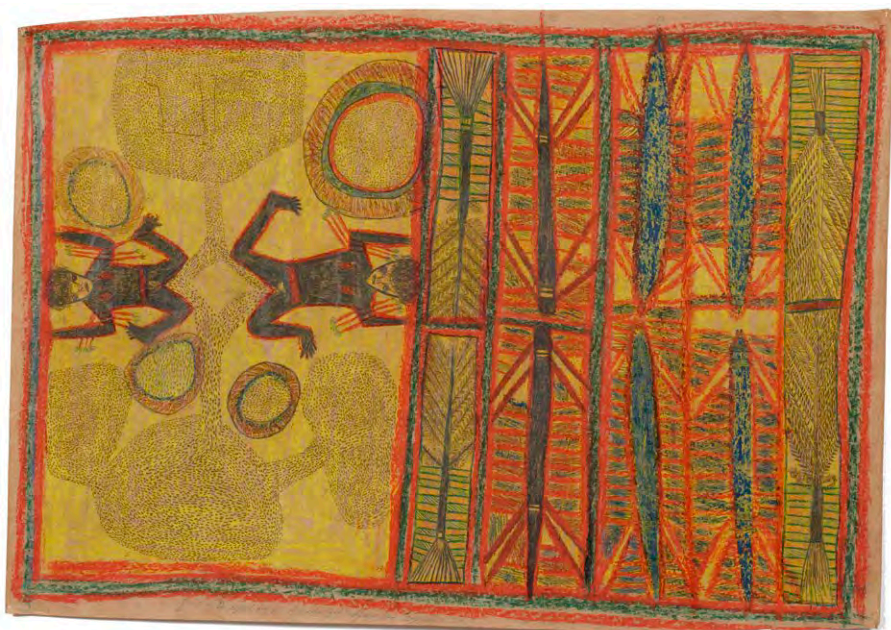

MEDIA SUITE
LAWRENCE WILSON ART GALLERY

YIRRKALA DRAWINGS

7 FEBRUARY – 11 APRIL 2015

For high res images please contact Renae Coles, Marketing Officer, Cultural Precinct, The University of Western Australia
work +61 8 6488 3709
mobile +61 423 846 099
email renae.coles@uwa.edu.au

Munggurawuy Yunupingu, *Port of Macassar*, 1947, crayon on brown paper, 114 x 74 cm. Berndt Museum, The University of Western Australia.
© Estate of the artist. Acc. No. 6970

Mawalan Marika & Wandjuk Marika, *Untitled*, 1947, crayon on brown paper, 61 x 43 cm. Berndt Museum, The University of Western Australia.
© Estate of the artist. Acc. No. 7096

YIRRKALA DRAWINGS MEDIA SUITE

Mawalan Marika, *Macassan swords and long knives*, 1947, crayon and graphite on brown paper, 95 x 58 cm. Berndt Museum, The University of Western Australia. © Estate of the artist. Acc. No. 7164